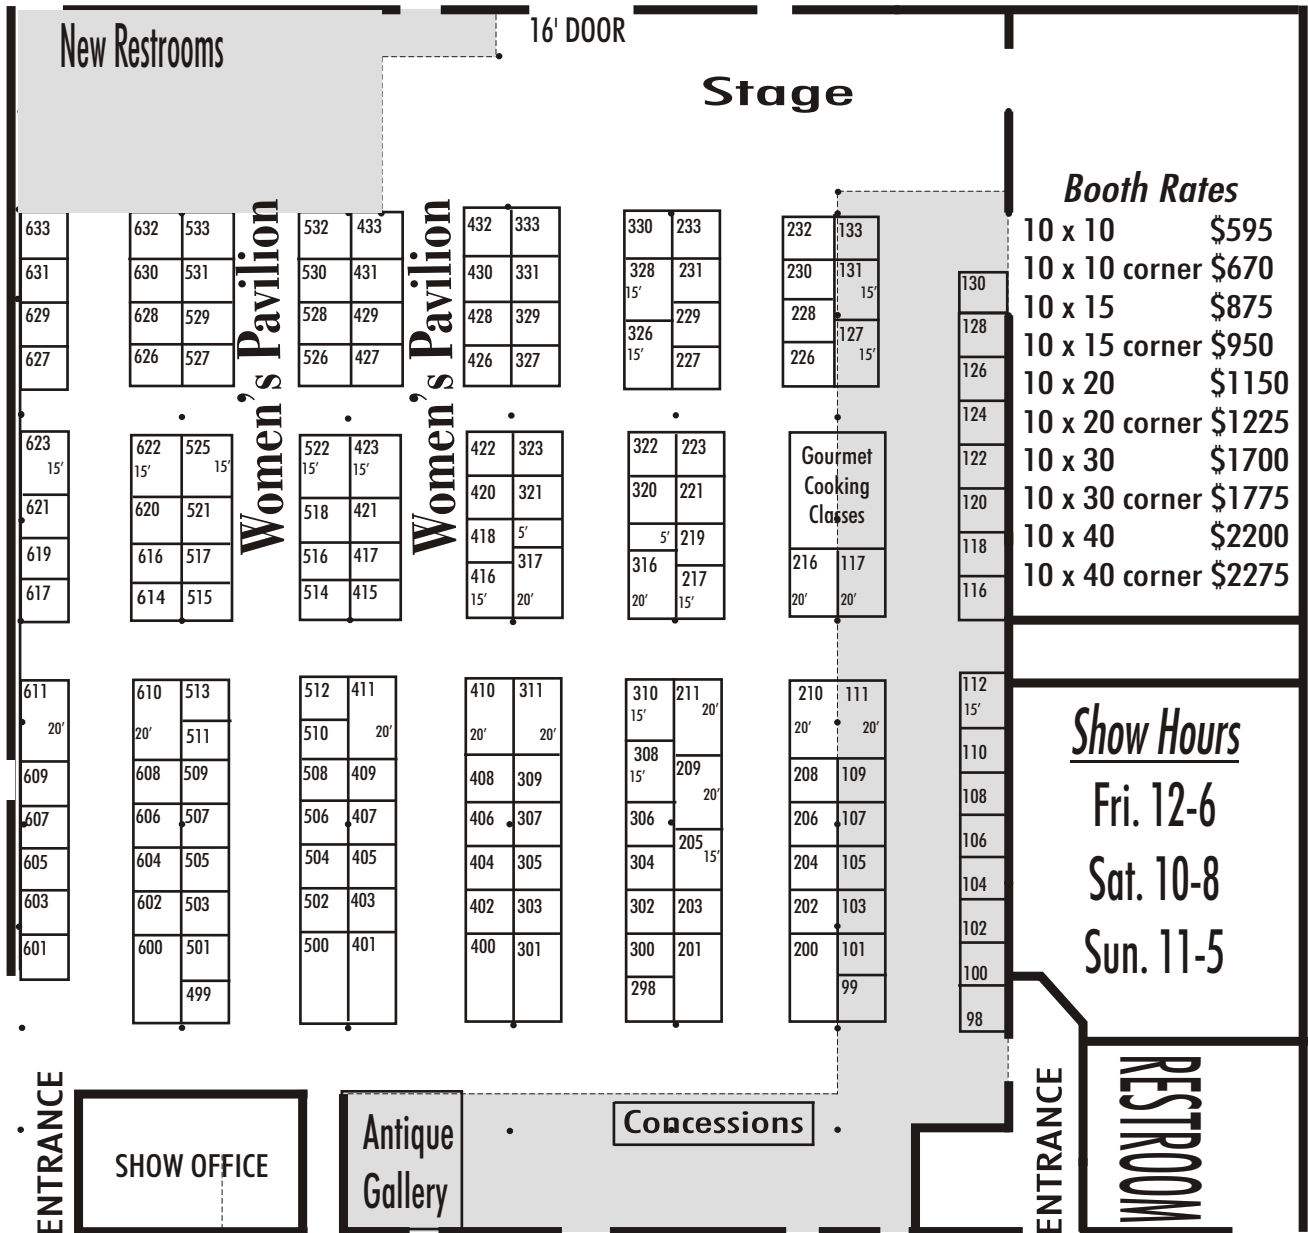

Georgia Home & Lifestyle Expo

Fall Edition:

November 14-16, 2008

FRONT OF BUILDING

Contact: rhonda@natcshows.com ph 770-279-9899