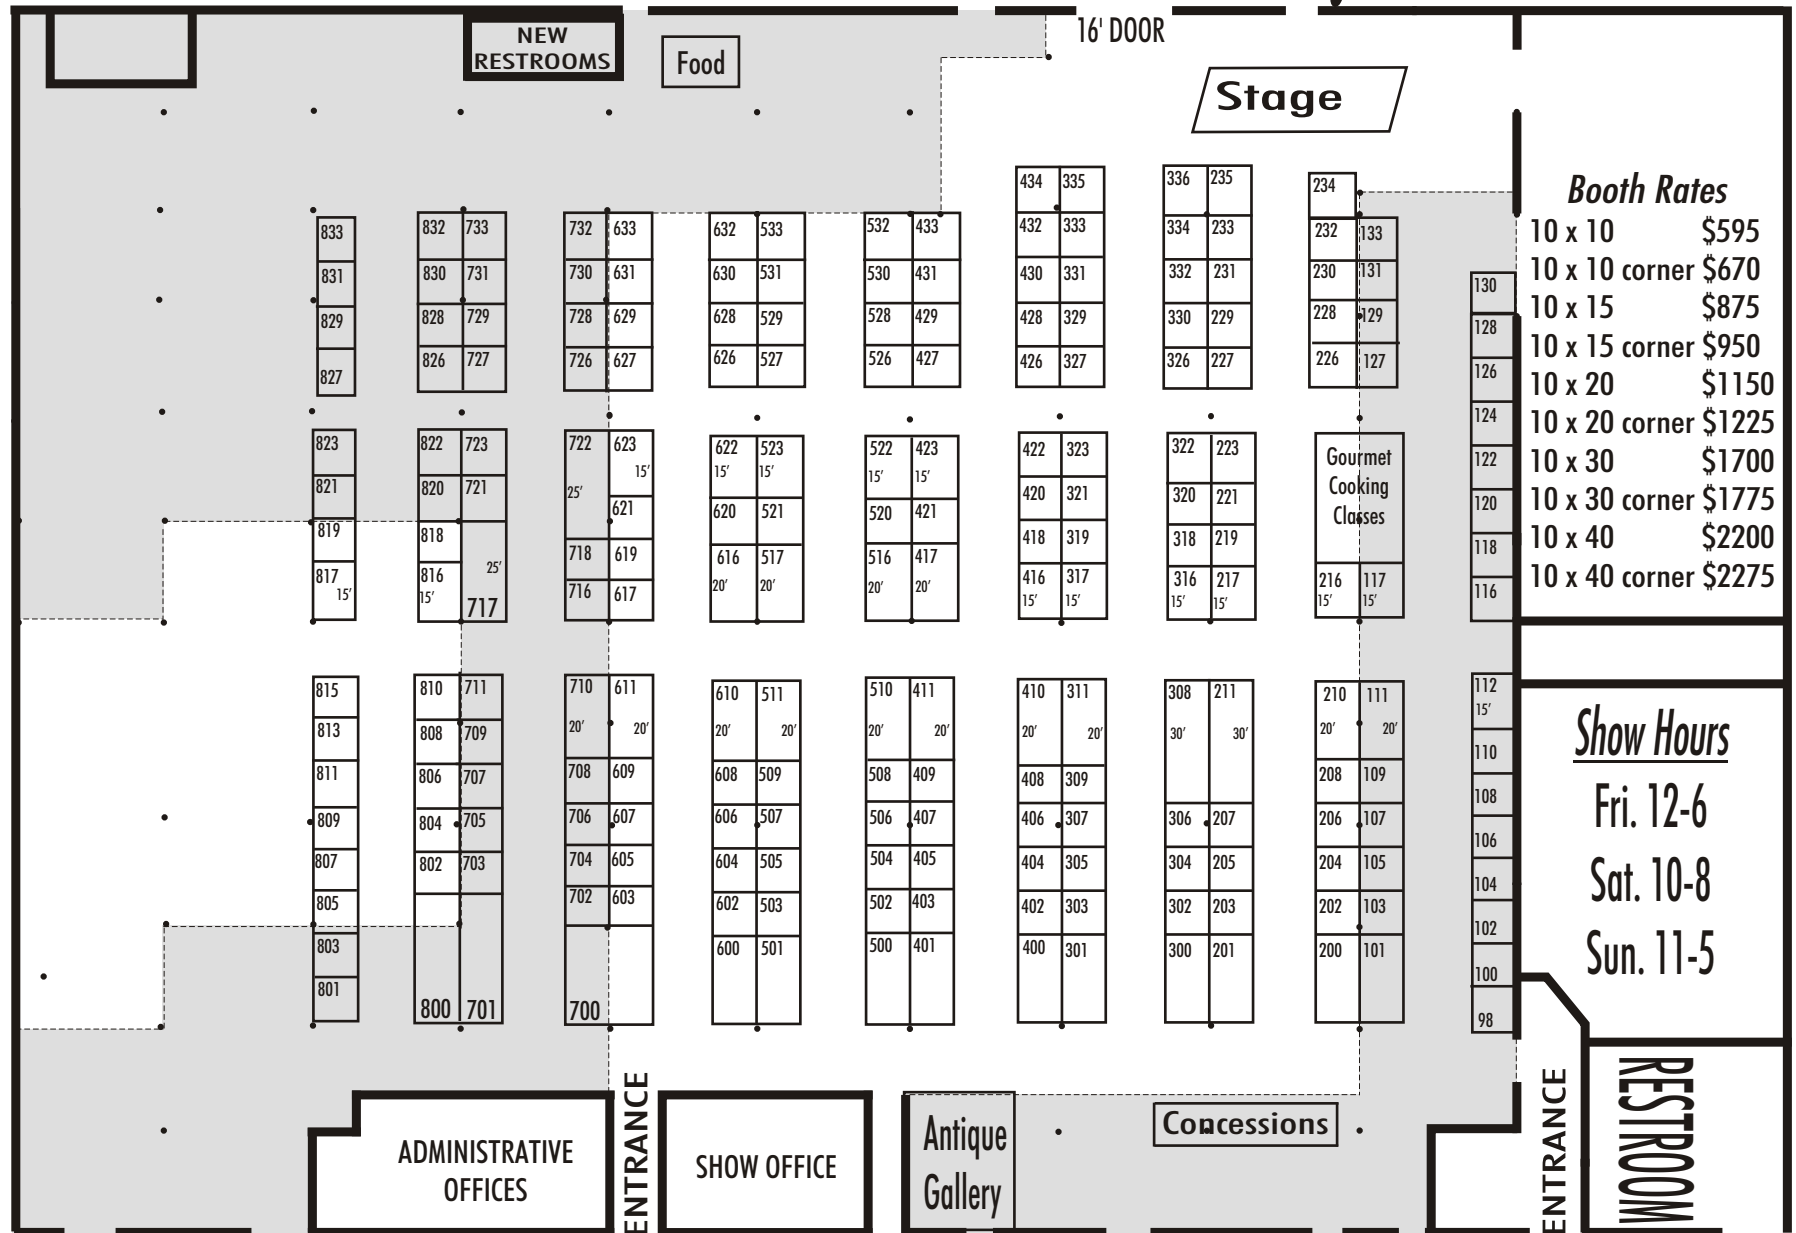

## Winter Edition February 6-8, 2009

**Booth Rates**

10 x 10	\$595
10 x 10 corner	\$670
10 x 15	\$875
10 x 15 corner	\$950
10 x 20	\$1150
10 x 20 corner	\$1225
10 x 30	\$1700
10 x 30 corner	\$1775
10 x 40	\$2200
10 x 40 corner	\$2275

**Show Hours**

Fri. 12-6
Sat. 10-8
Sun. 11-5